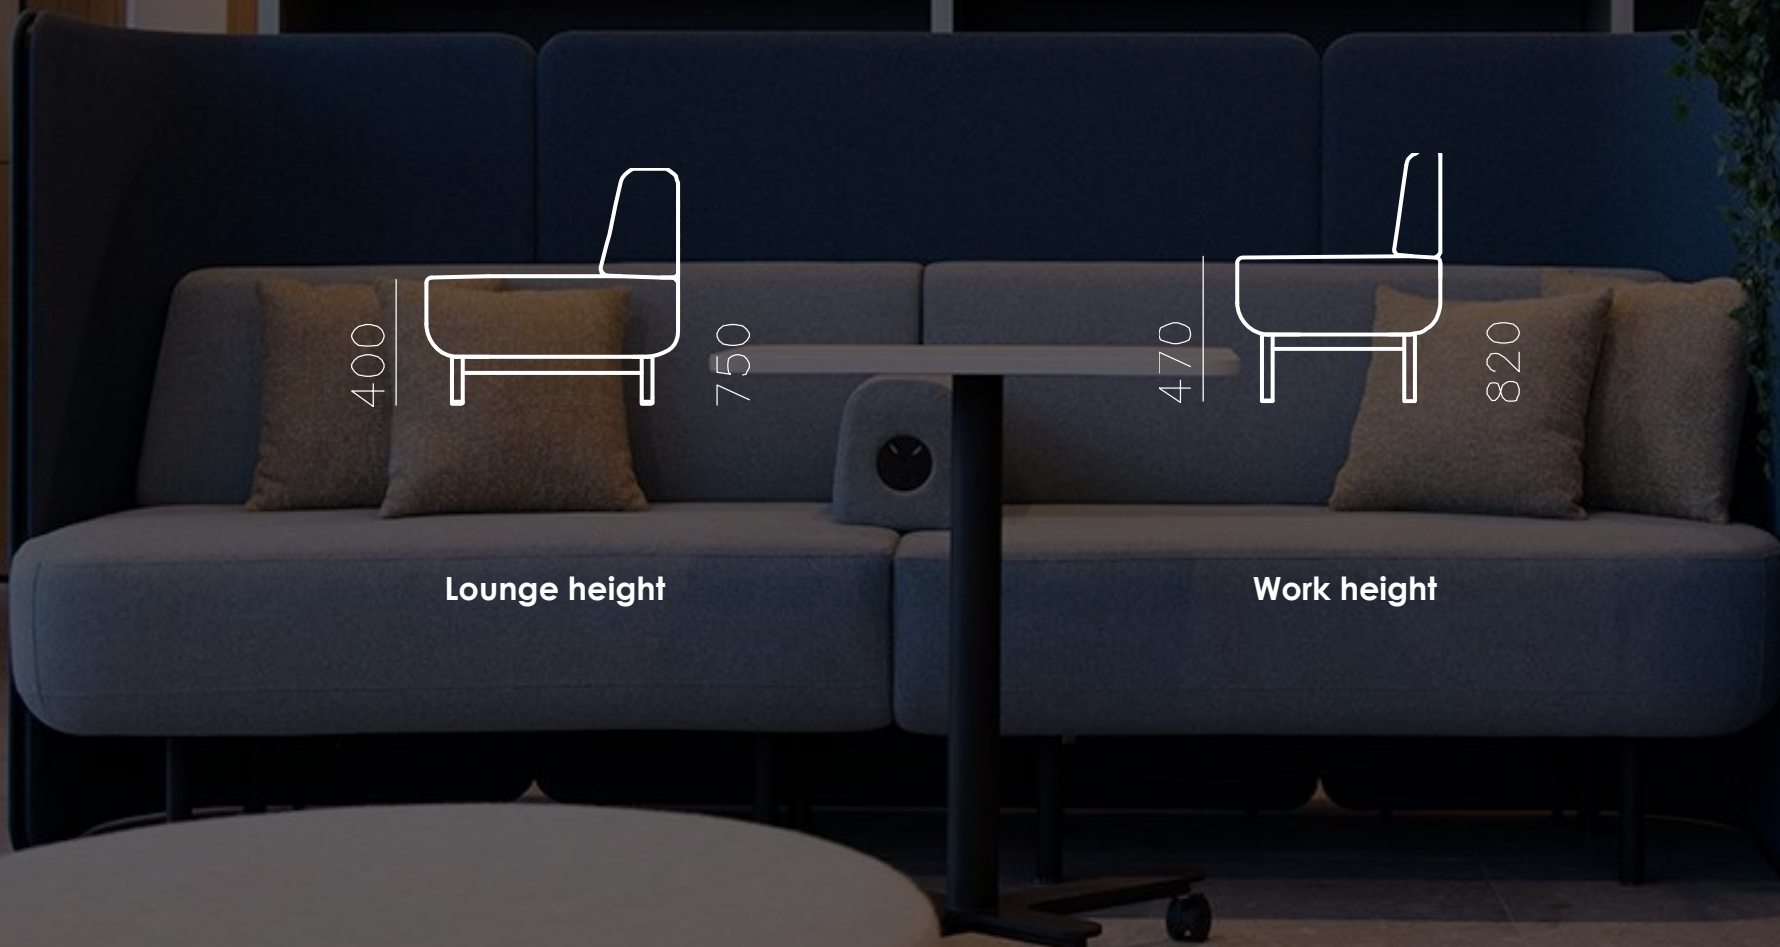

# Joie Hovel Series (90° Panel)

400

750

470

820

Lounge height

Work height

Hovel Work 4-seater